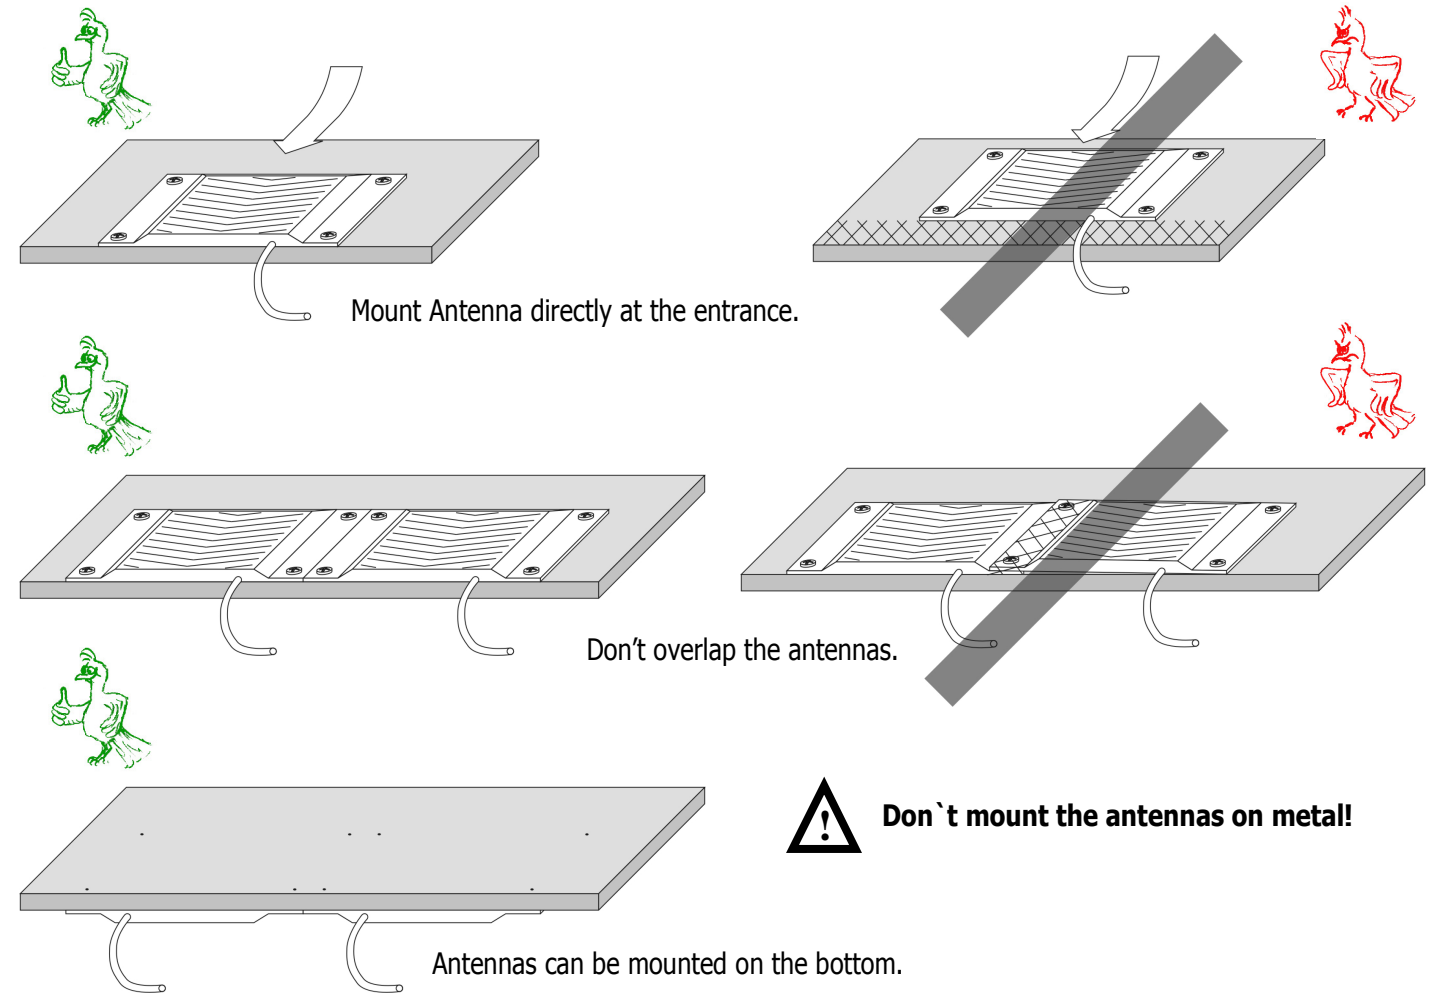

Mounting of EFA Antennas