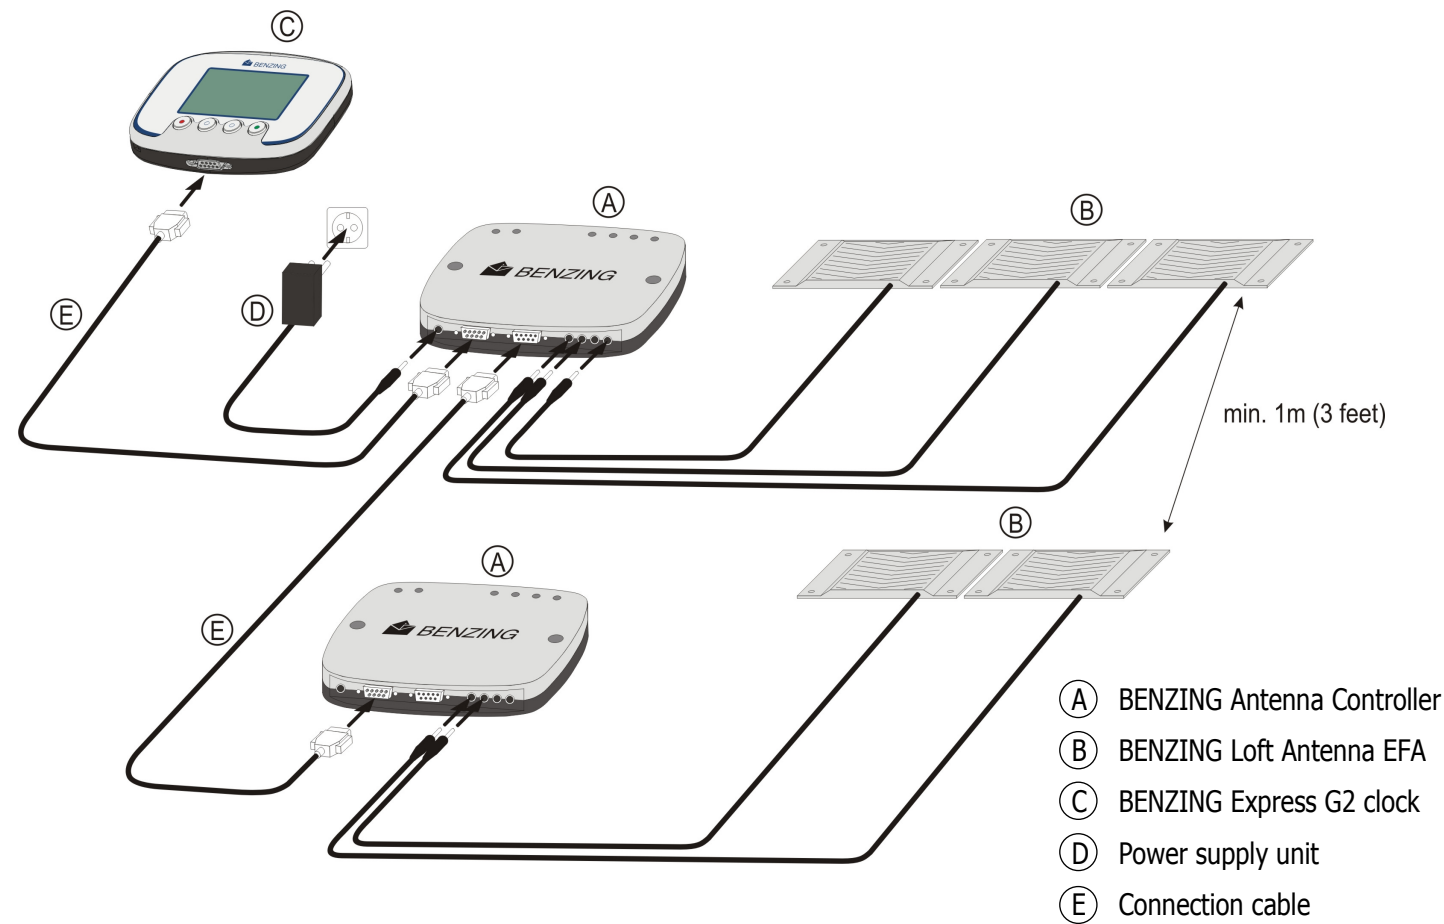

BENZING Antenna Controller

Installation

Connection

Always connect the power supply at last!
The distance between the EFA antennas of different BENZING Antenna Controllers must be min. 1m (3 feet)!

Operation

After connection to mains the BENZING Antenna Controller checks the connected EFA antennas. The connected BENZING Express G2 checks the antennas for pigeons rings and reads the ring information. The power for the BENZING Express G2 is supplied by the BENZING Antenna Controller. The status information of the BENZING Antenna Controller is shown by lights on the top of the controller.