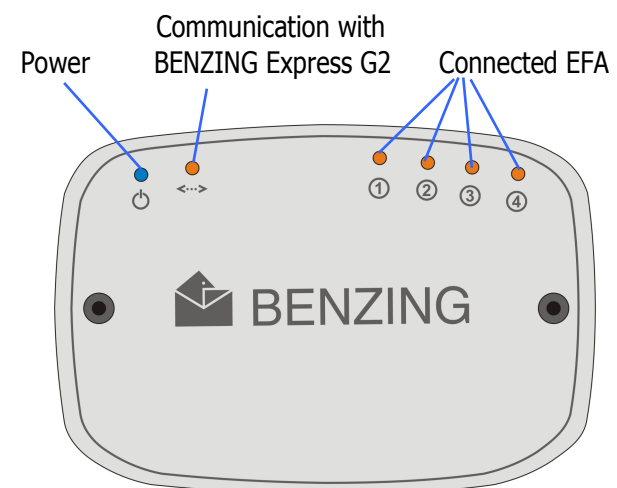

Status Information